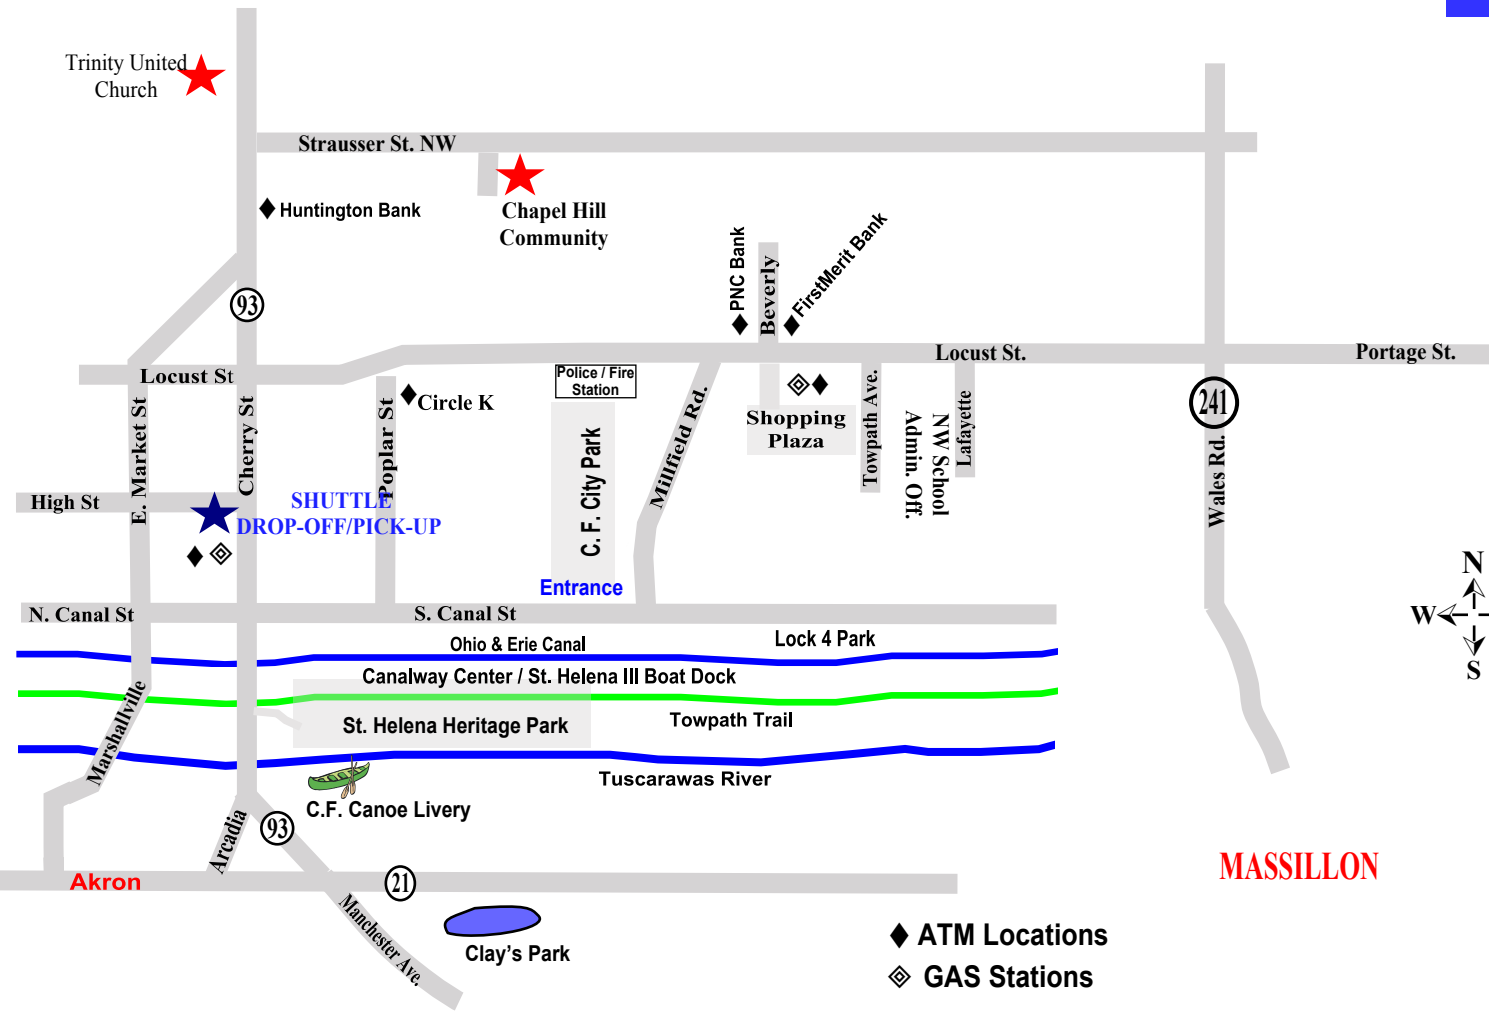

FREE SHUTTLE SERVICE

Fri. 5-10PM / Sat. 5-11PM

Route 1 - Chapel Hill Community (Strausser St.)
 Pick-up every 10 & 40 min. after the hour
Trinity United Methodist Church (Rt. 93)
 Pick-up every 20 & 50 min. after the hour.
Drop-off/Pick-up at Bell Store parking lot every 30 min.

LOOK FOR THE SIGNS

★ Free SHUTTLE SERVICE & PARKING AREAS
 Fri. 5-10pm Sat. 5-11pm

★ SHUTTLE DROP-OFF/PICK-UP

- ◆ ATM Locations
- ◊ GAS Stations

MASSILLON

Trinity United Church ★

★ Chapel Hill Community

93