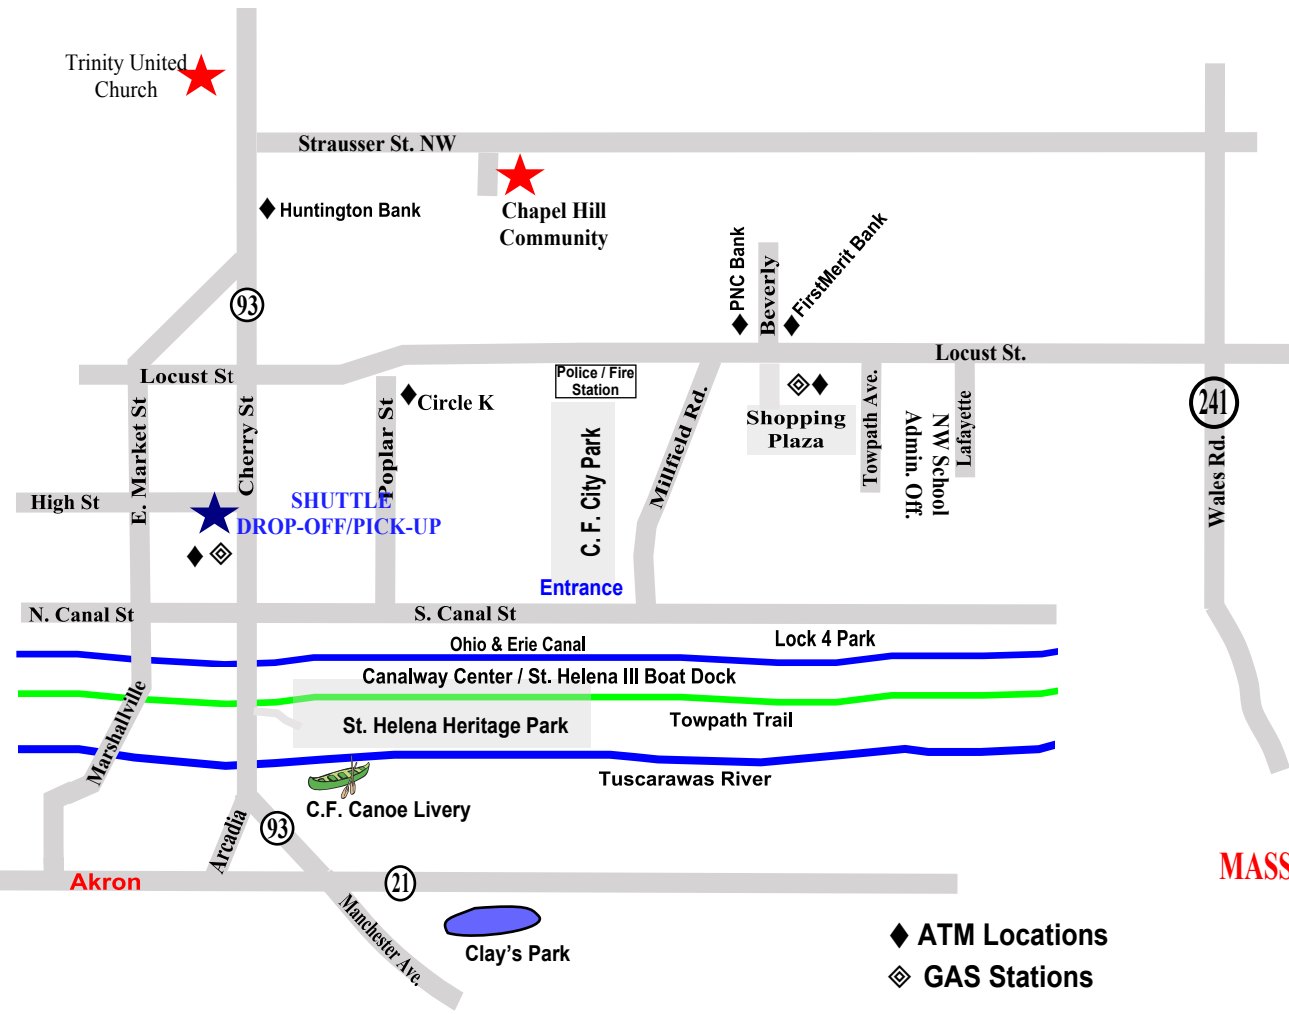

FREE SHUTTLE SERVICE

Fri. 5-10PM / Sat. 5-11PM

Route 1 - Chapel Hill Community (Strausser St.)
 Pick-up every 10 & 40 min. after the hour
Trinity United Methodist Church (Rt. 93)
 Pick-up every 20 & 50 min. after the hour.
Drop-off/Pick-up at Bell Store parking lot every 30 min.

LOOK FOR THE SIGNS

★ Free SHUTTLE SERVICE & PARKING AREAS
 Fri. 5-10pm Sat. 5-11pm

★ SHUTTLE DROP-OFF/PICK-UP

- ◆ ATM Locations
- ◆ GAS Stations

MASSILLON

Trinity United Church ★

Chapel Hill Community ★

93