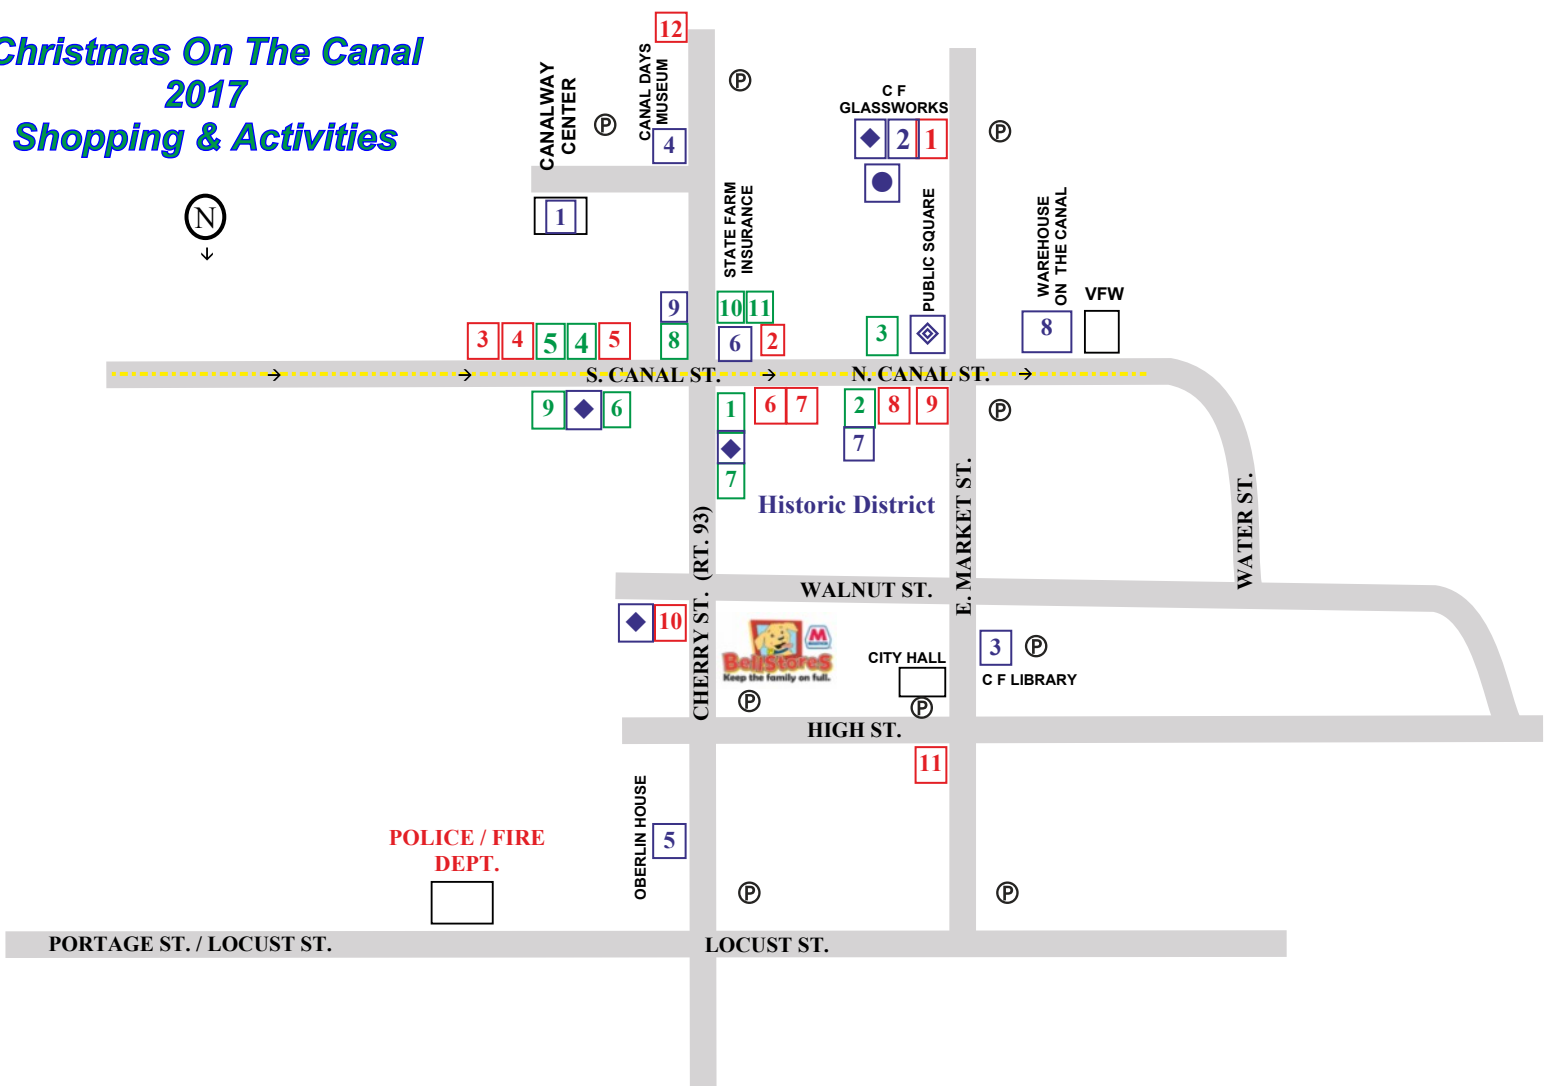

Christmas On The Canal 2017 Shopping & Activities

RETAIL SHOPS

- **1 C F GLASSWORKS**
  Glass Blowing | Ice & Wood Carving Demos
- **2 KEILLOR'S TEDDY BEAR SHOPPE**
  Book Signing w/Clair Bear author Becky Swartzbaugh
- **3 BRIMSTONE BICYCLES**
- **4 CANAL LAND TRADING LLC**
- **5 STYLE**
  Vintage Home Décor & fashion
- **6 ONE EARTH STUDIOS**
- **7 CHAMBER OF COMMERCE**
- **8 C F MUSIC**
- **9 EARTH MOTHER'S ON THE CANAL**
- **10 TOYS TIME FORGOT**
- **11 BARKLEY & MEOWS PET STORE**
- **12 CANAL FULTON CANOE LIVERY**
  Open House 11-6:00 PM | 40% Off Gift Cert.

EAT & DRINK

- **1 OSER'S DELI**
- **2 SPEAKEASY COFFEE**
  Live Entertainment 3 - 9:30 pm
- **3 V-LI'S THAI CUISINE**
- **4 CANAL BOAT LOUNGE**
- **5 SISTERS CENTURY HOUSE**
- **6 DRAGONFLY TEA ROOM**
- **7 MILLER-DOAN TAVERN**
- **8 CANAL SPIRITS CRAFT DISTILLERY**
  Noon - 6 PM / Live Music 3-5 pm
- **9 REDBEARD'S FAMILY BBQ**
- **10 PEACE, LOVE & LITTLE DONUTS**
  2:30 - 5 PM | State Farm parking lot
- **11 EAST SIDE OF CHICAGO PIZZA**
  5-7 PM - FREE PIZZA - State Farm

ACTIVITIES

- **1 C F CANALWAY CENTER**
  Event Programs / Public Restrooms
- **2 CANAL FULTON GLASSWORKS**
  Glass Blowing Demonstrations (10:30 - 5pm)
- **3 PUBLIC LIBRARY (3-5PM)**
  Meet & Greet with Santa / Cookie Walk
- **4 CANAL DAYS MUSEUM (3-5PM)**
  Free Tours - Refreshments
- **5 OBERLIN HOUSE (1-5PM)**
  Free Tours - Refreshments
- **6 WAGON RIDES - $1/pp - (3-5PM)**
  State Farm parking lot
- **7 CANAL FULTON CANOE LIVERY**
  Open House & Refreshments (11 - 6PM)
- **ICE CARVING DEMOS (3-5)**
  University of Akron Grade Mgr. Club
- **CHAIN-SAW DEMONSTRATION (3-5)**
  LumberJack Chainsaw Art -@ Canal Fulton Glassworks

ELECTRIC LIGHT PARADE ROUTE - 5:30 PM
(S. Canal St. To N. Canal St.)

TREE LIGHTING CEREMONY (6:30 PM)
Public Square

P PUBLIC PARKING

LIVE ENTERTAINMENT

- **7 SPEAK EASY COFFEE SHOP - 3:00 - 9:30 PM (Local Acoustic)**
- **8 WAREHOUSE ON THE CANAL - 1:00 - 8:00 PM**
  C F United Methodist Church Choir | 1:30 - Light Lunch | 2:00 - Magic Show
  2:20 - Here-4-You Preschool Choir | Santa & Polar Express Reading | 4:00 - Light Dinner
  6:30 - 8:00 PM - Entertainment, Refreshments & Drinks
- **9 CANAL SPIRITS CRAFT DISTILLERY - 3:00 - 5:00 PM**
- **NW CHOIR CHRISTMAS PERFORMANCE (5:00 PM)**
  Public Square